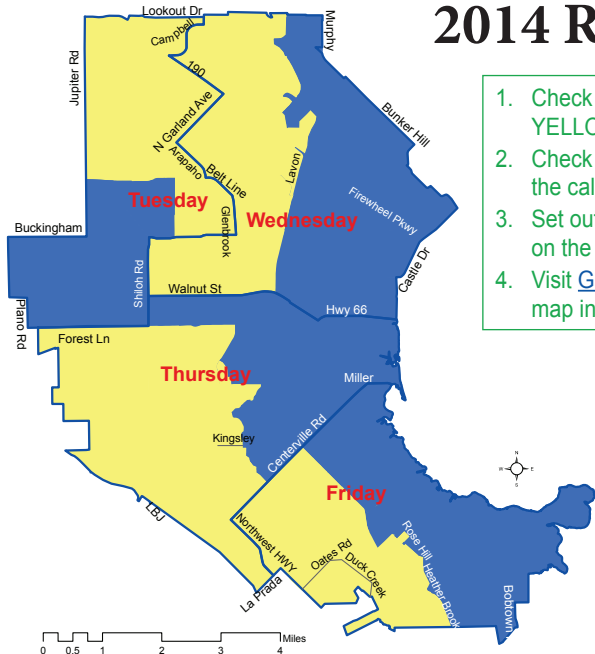

2014 Recycling Schedule

1. Check the map at left to see if you live in a YELLOW or BLUE area.
2. Check the YELLOW and BLUE recycling weeks on the calendar.
3. Set out recycling on your YELLOW or BLUE weeks on the same day as you set out your trash.
4. Visit GarlandEnvironmentalWaste.com for detailed map information and complete list of recyclables.