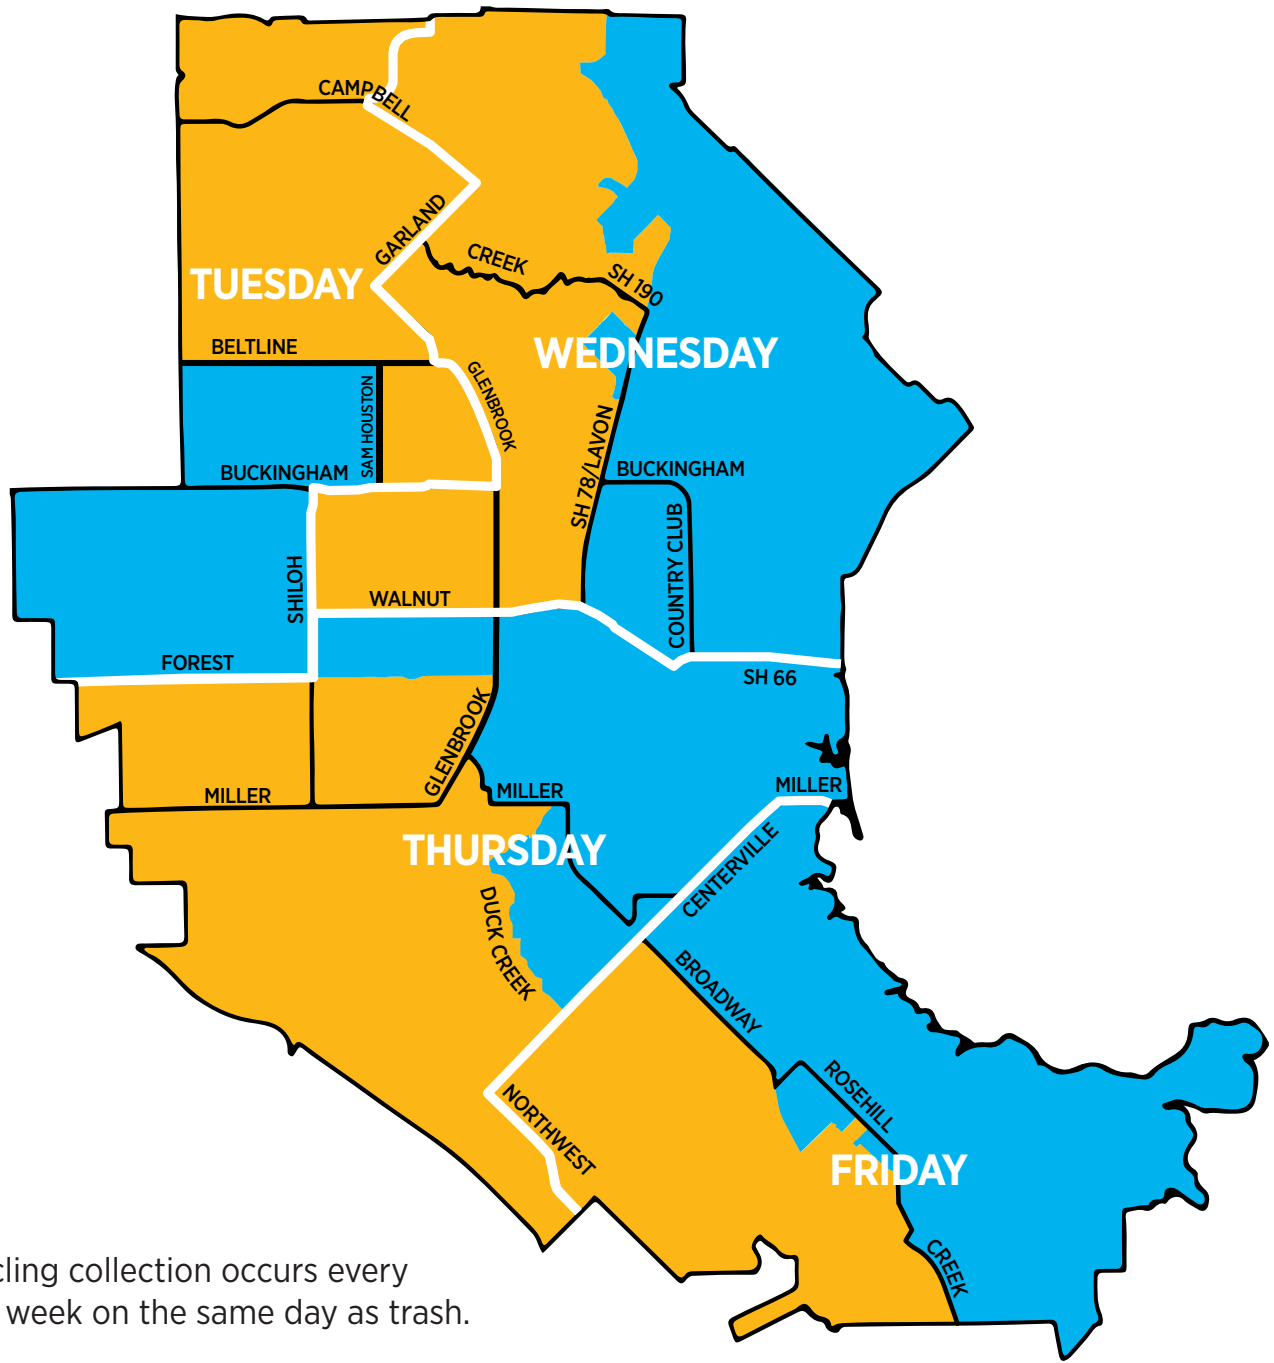

**GARLAND**

**ENVIRONMENTAL  
WASTE SERVICES**

# Recycling Map

- Recycling collection occurs every other week on the same day as trash.
- To determine if you are a blue or yellow recycling week, visit MyGarland: [maps.garlandtx.gov/maps/mygarland](https://maps.garlandtx.gov/maps/mygarland).